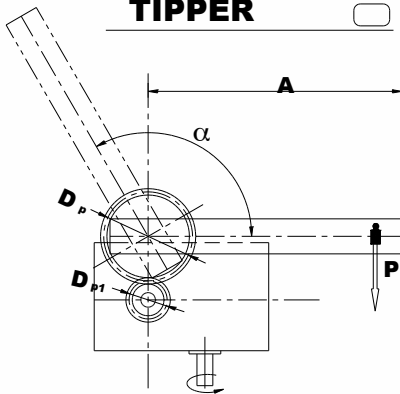

TIPPER

PRECISION LINK CARRIER

INDEXER WITH GEARS

PICK and PLACE

A	mm	Dp1	mm
B	mm	Dp2	mm
D	mm	C	mm
P	kg	α	°
P1 _(tot)	kg	τ	ratio
N	n°stops	ts	t.index
Dp	mm	tc	t.cycle

CUSTOMER.....

INDEXER TYPE(*)

MOTOR/REDUCER.....